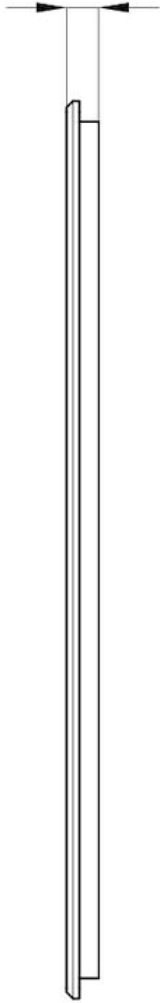

## HPDE Twin chopping board

Accessories e Complements

Code: 8644 101

### DETAILS

Material HDPE

---

Sink accessories HDPE cutting boards and kit

---

Dimensions 31,7x41,8 cm

---

## TECHNICAL DATA

$1\frac{9}{32}$ " [15]

$12\frac{3}{64}$ " [317]

$16\frac{29}{64}$ " [418]